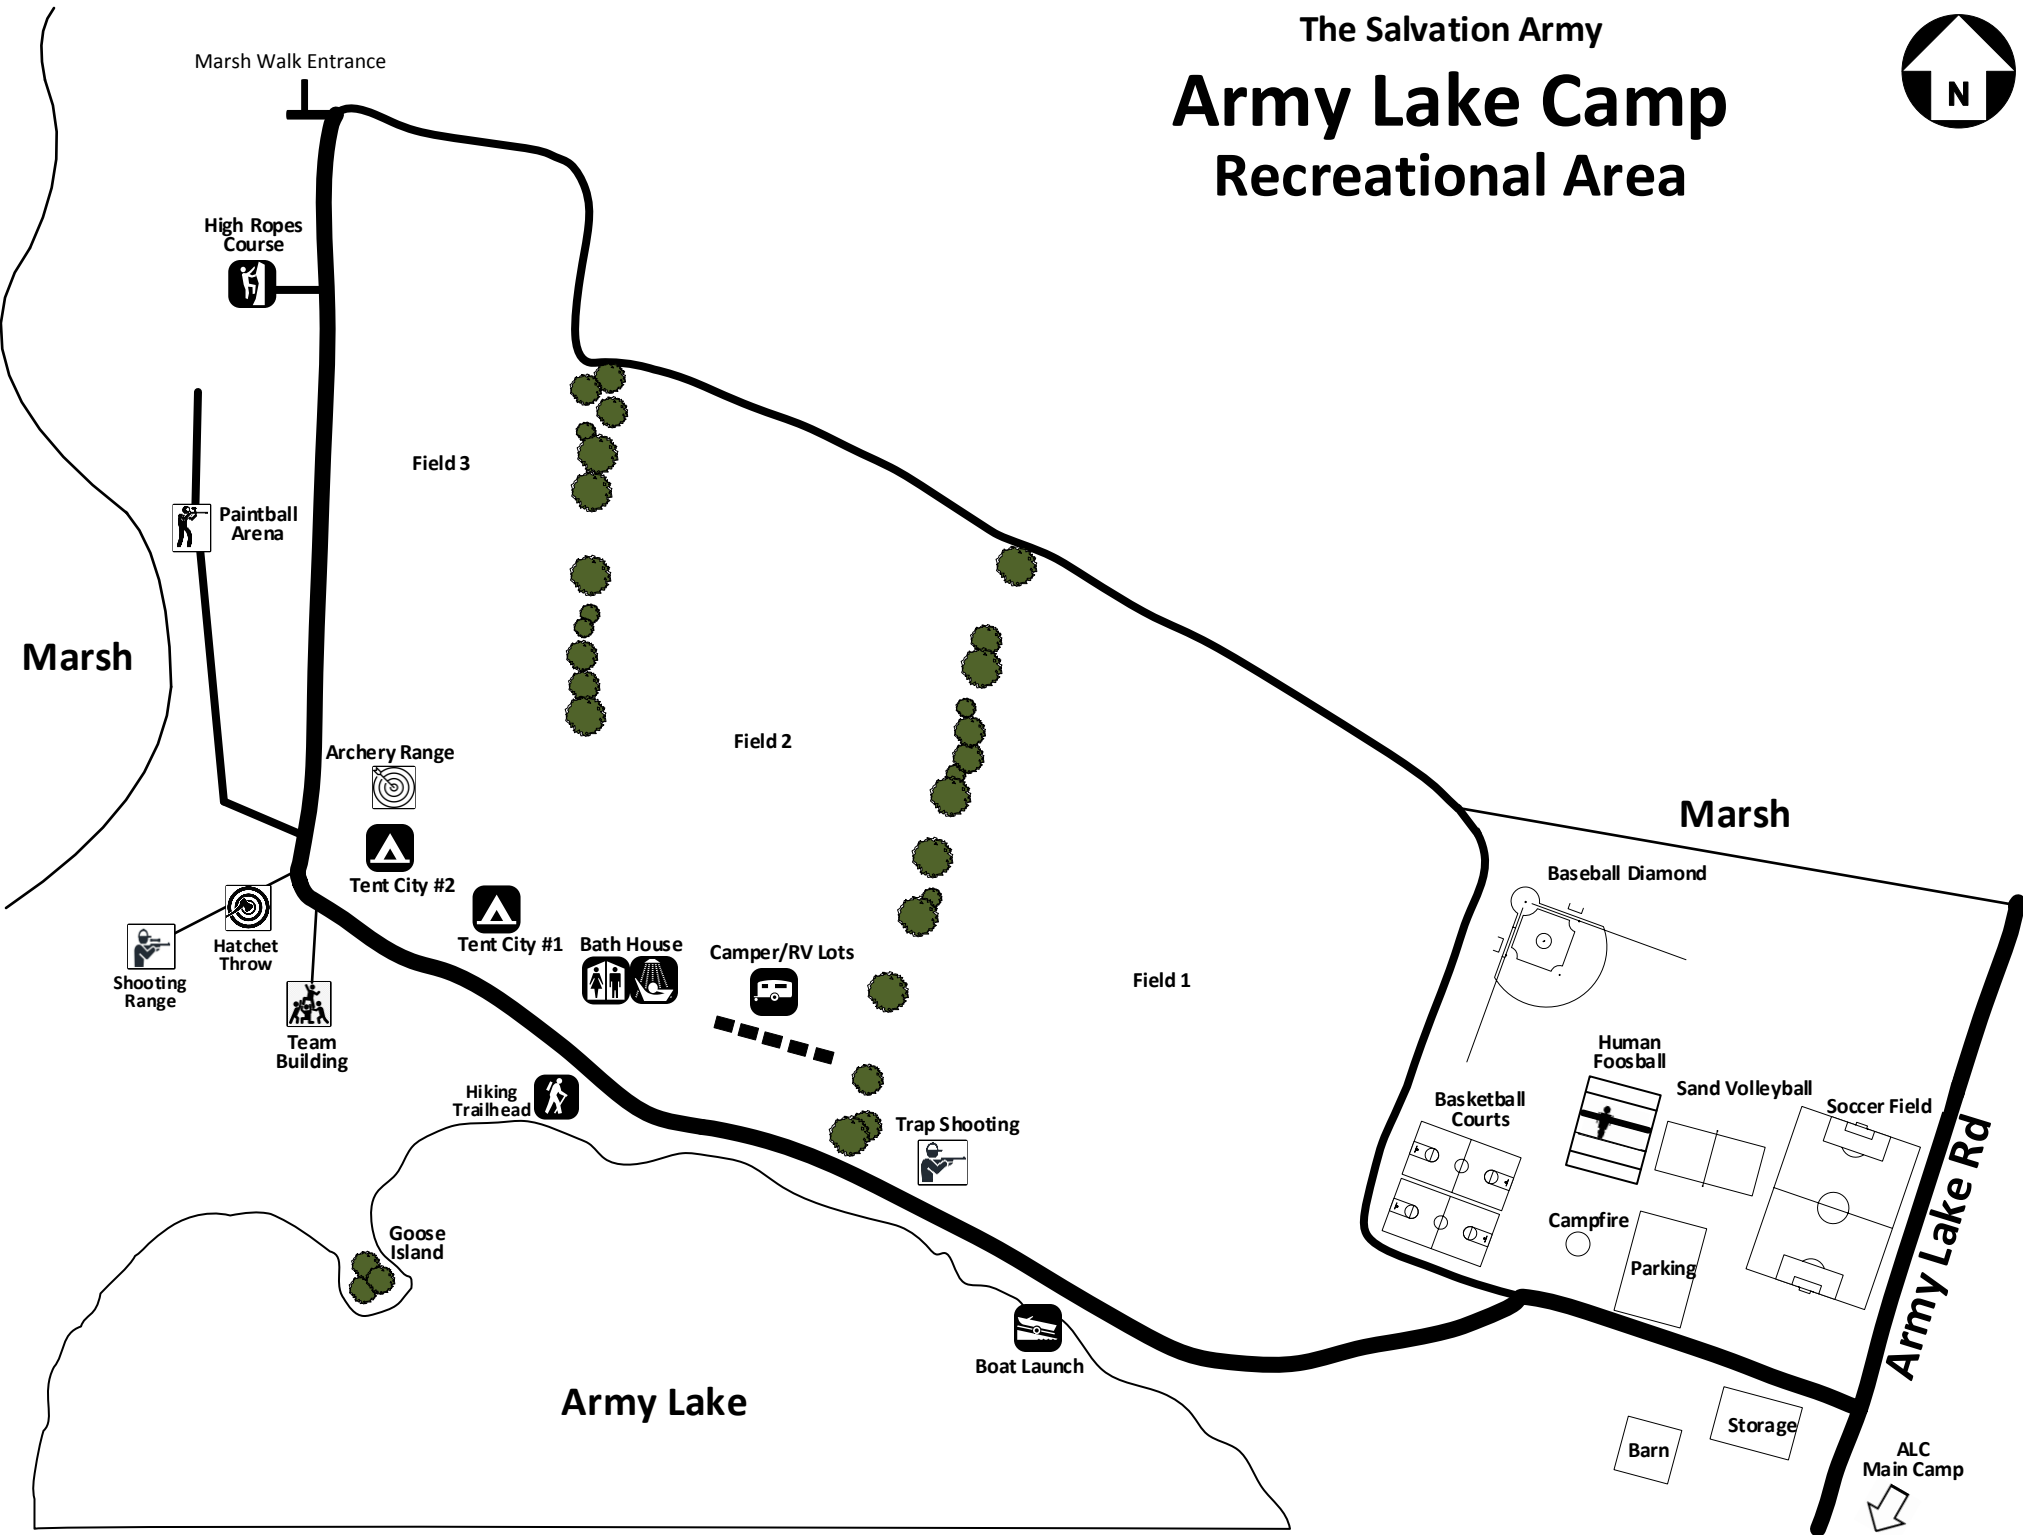

The Salvation Army
**Army Lake Camp
Recreational Area**

Marsh

Marsh Walk Entrance

High Ropes Course

Field 3

Paintball Arena

Field 2

Archery Range

Tent City #2

Marsh

Tent City #1

Bath House

Camper/RV Lots

Field 1

Shooting Range

Hatching Throw

Soccer Field

Campfire

Parking

Boat Launch

Army Lake

Army Lake Rd

Barn

Storage

ALC Main Camp